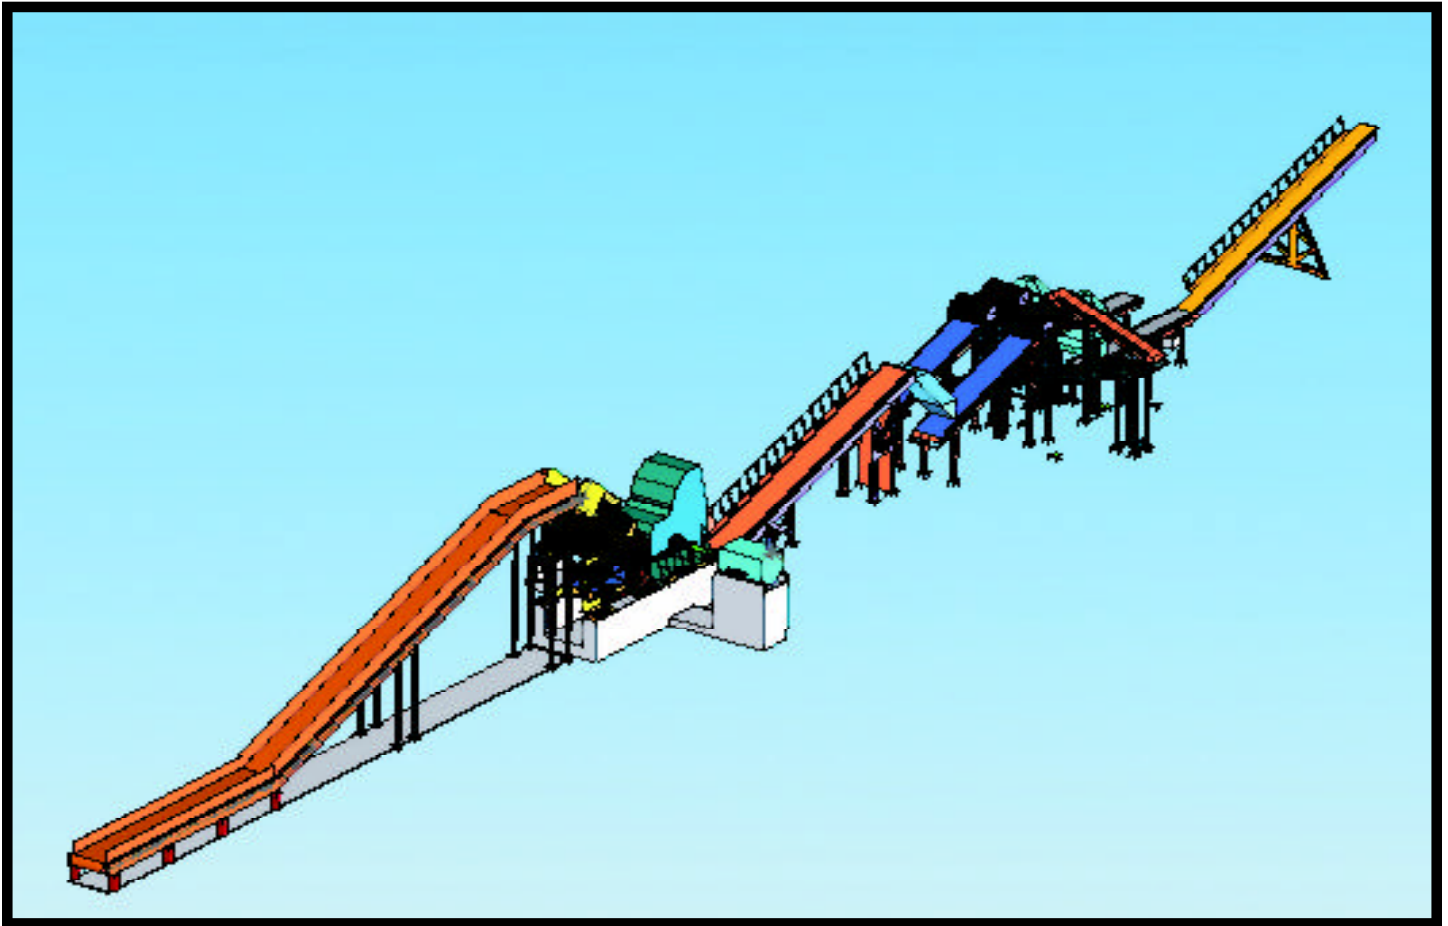

***When George, Mike, Terry and Wendy Adams, of Adams Steel, Anaheim, California decided to replace and upgrade their present shredding plant, they conducted a very thorough evaluation of all available equipment.***

***We are proud that they chose the 124 SXS Shredding Plant from The Shredder Company for this very important project.***

## **“124 SXS Shredding Plant”**

The latest in a long line of evolving shredder plants designed under the leadership of Scott Newell and Alton Scott Newell III. Oh, and by the way, 30 years ago when the Adams family bought their first shredder plant, they also bought it from the Newell family.