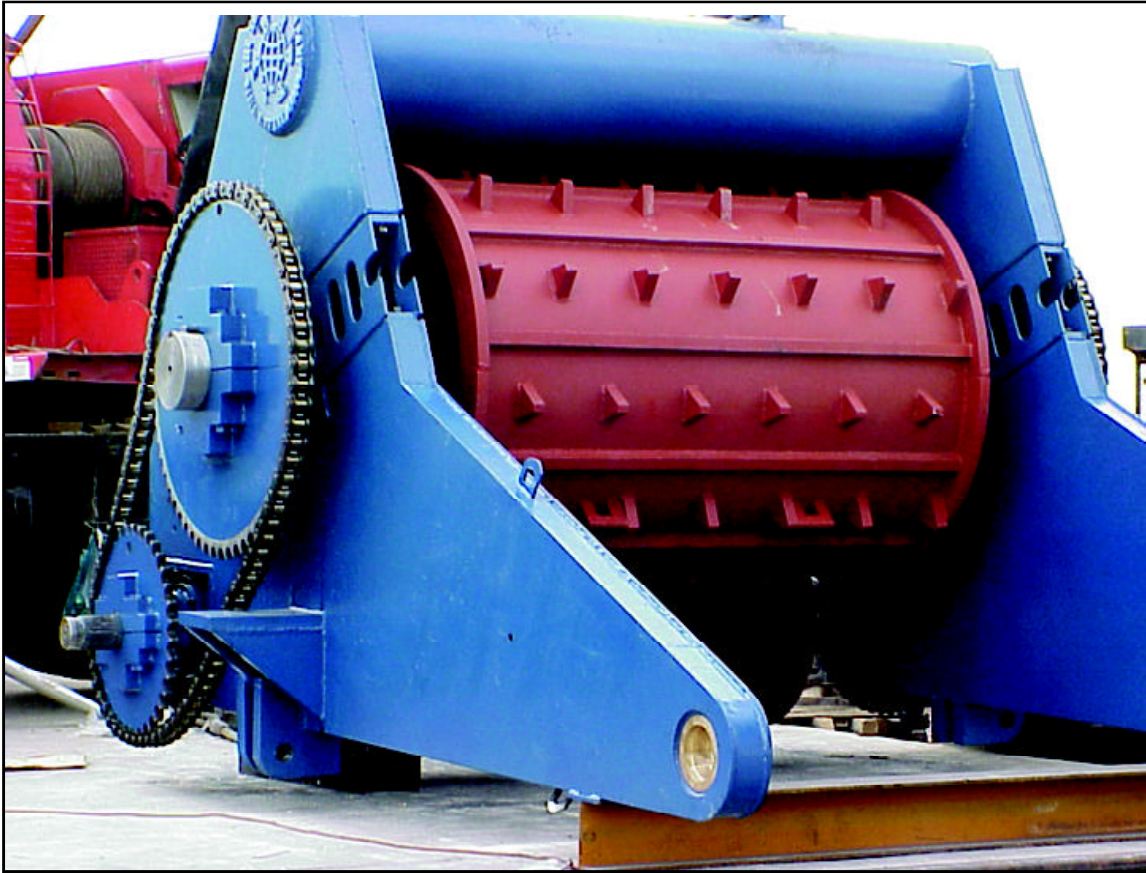

STRONGEST AND SMARTEST SHREDDER FEEDING SYSTEM

“36/60 SXS DOUBLE FEED ROLLER”

THE SINGLE MOST PRODUCTIVE THING THAT CAN BE DONE TO INCREASE TONS PER HOUR IS TO RETROFIT A NEW SXS FEEDING SYSTEM FROM THE SHREDDER COMPANY ONTO YOUR EXISTING SHREDDER. THIS IS AN INVESTMENT THAT PAYS BIG DIVIDENDS!